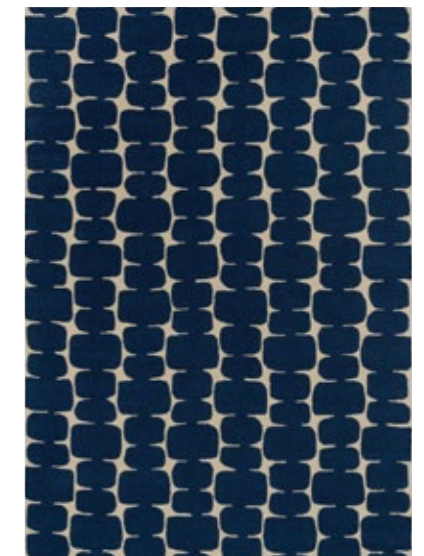

## LITTLE LOHKO

Like our classic Lohko, Little Lohko packs all the punch while featuring on a smaller scale, making the perfect coordinating rug for any room.

HANDTUFTED LOOP PILE  
PURE NEW WOOL

120 x 180 cm    3'11" x 5'11"  
160 x 230 cm    5'3" x 7'6"  
200 x 280 cm    6'7" x 9'2"  
250 x 350 cm    8'2" x 11'6"  
custom sizes on request

**LITTLE LOHKO**  
PEBBLE 124201

**LITTLE LOHKO**  
JUNIPER 124207

**LITTLE LOHKO**  
INDIGO 124208