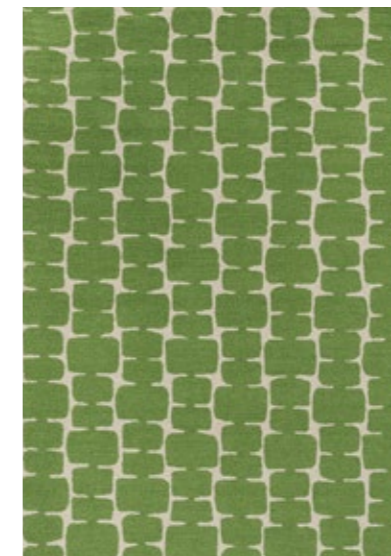

LITTLE LOHKO
JUNIPER 124207