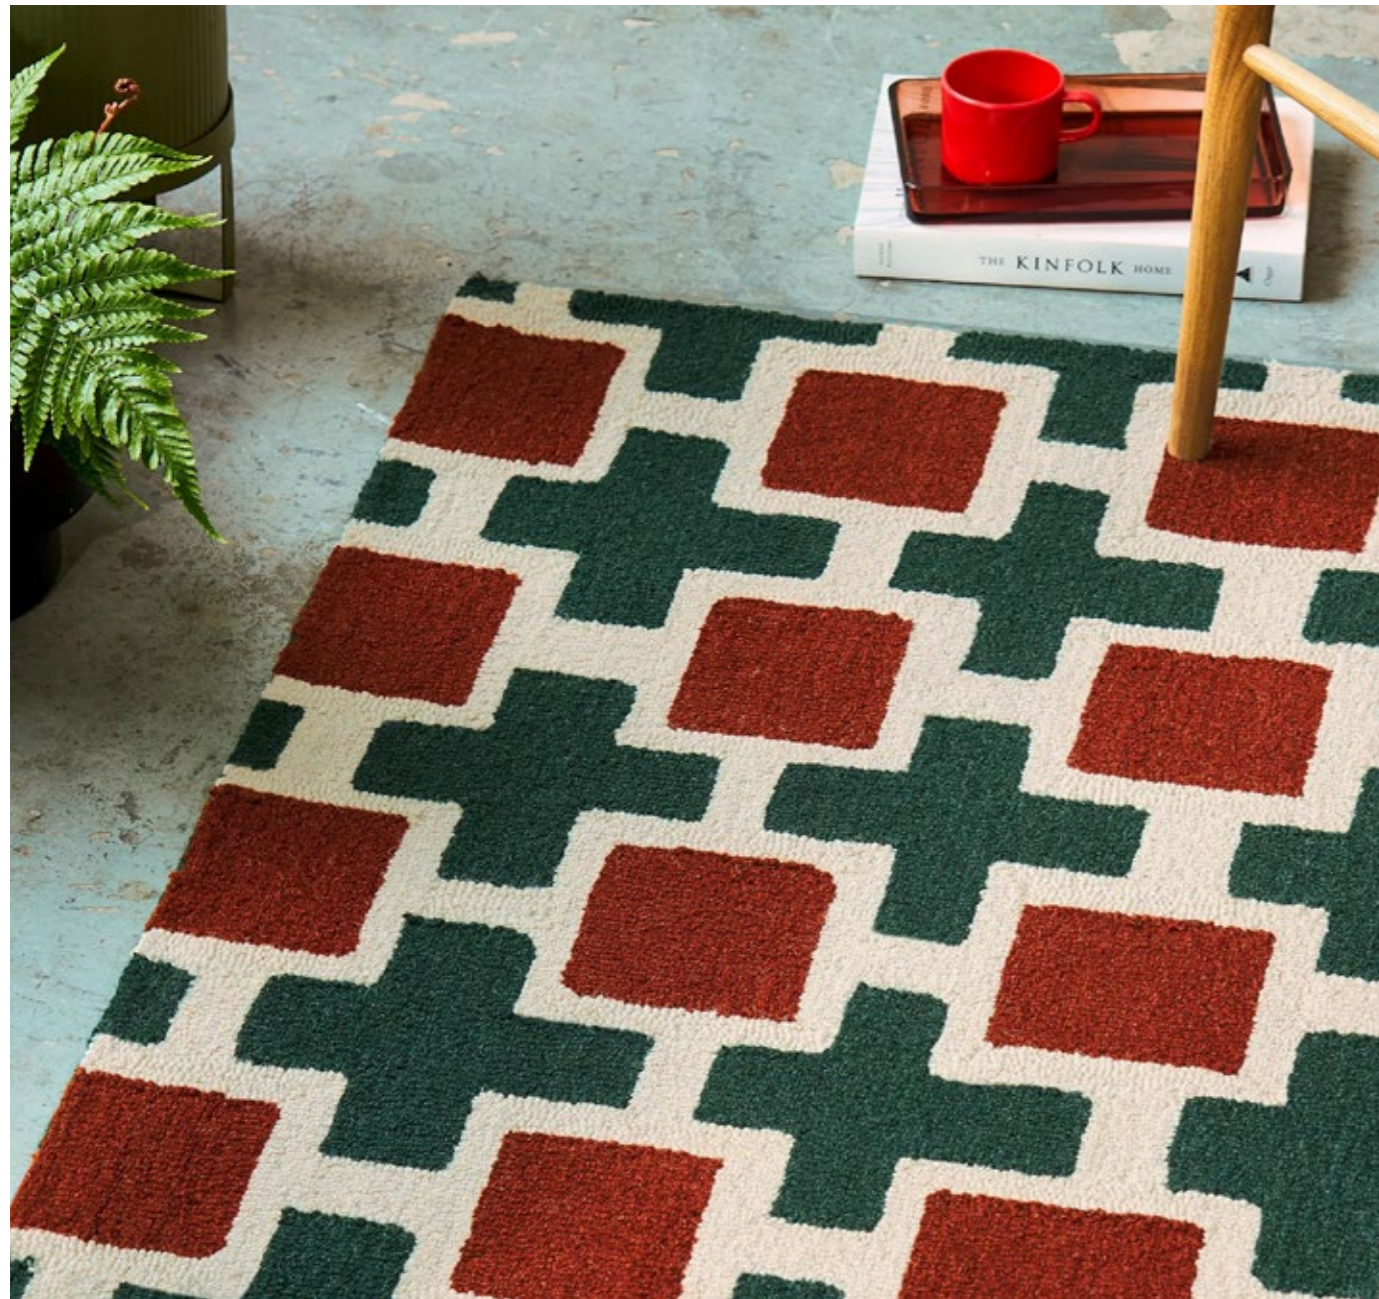

BILLOW

With a retro nod, Billow features a classic geometric design with softened edges – a little bit Lohko, Billow's ogee curves add softness to rooms.

HANDTUFTED LOOP PILE
PURE NEW WOOL

120 x 180 cm   3'11" x 5'11"
160 x 230 cm   5'3" x 7'6"
200 x 280 cm   6'7" x 9'2"
250 x 350 cm   8'2" x 11'6"
custom sizes on request