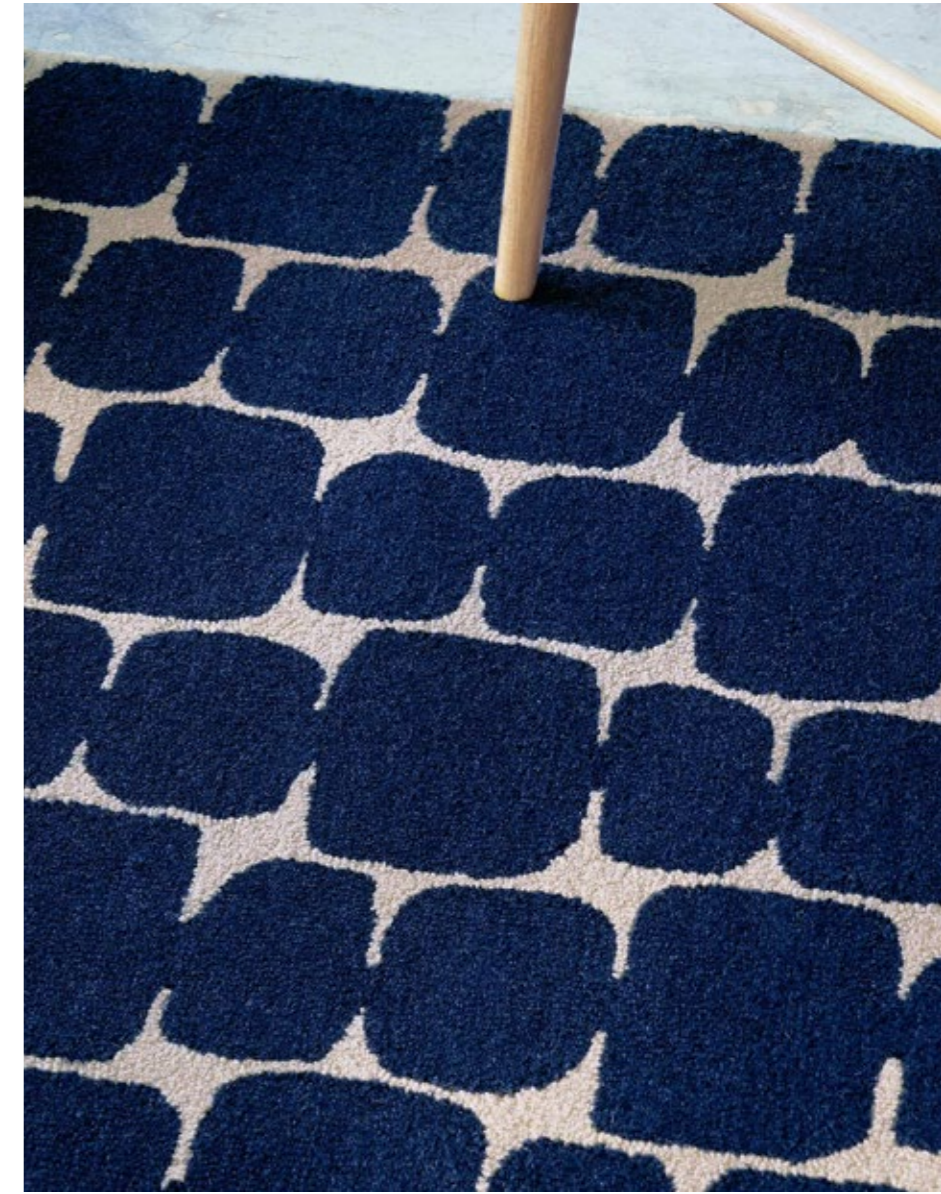

LITTLE LOHKO
PEBBLE 124201